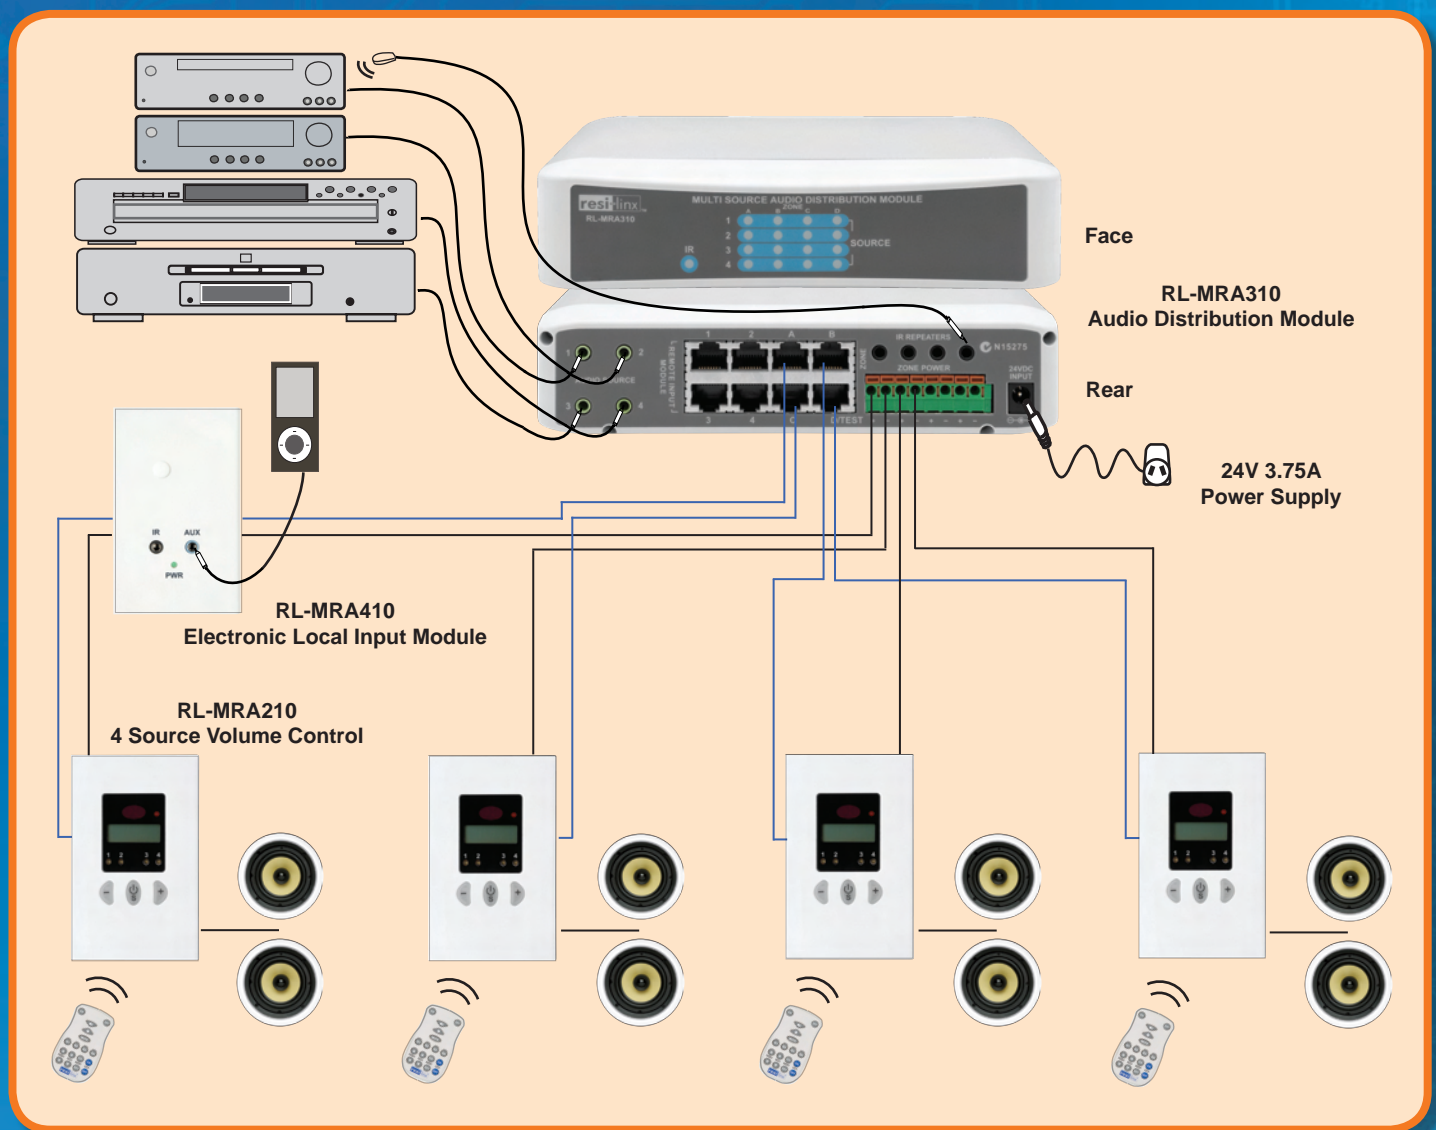

# 'linx-Audio'

## Multi Room Audio System

- 4 Source, 4 Zone Distribution system
- 12W RMS per side Amplified Keypads
- Interchangeable Face Plates (silver and black)
- Electronic Local Input Module
- Remote / Global Input Module
- Kevlar In-Ceiling / In-Wall / Stereo speakers
- Quality Outdoor speakers